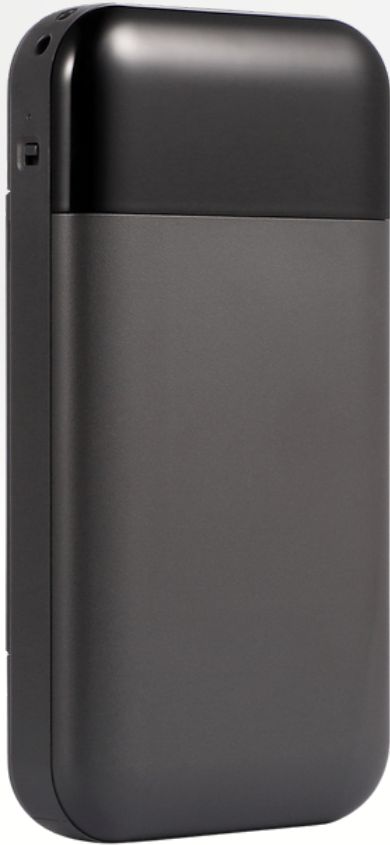

ROUTER

SECURE ROUTER

The Secure Router is the best portable 4G LTE router for privacy protection. It can be used by all users who need a secure connection, no matter where they are or when they travel.

The Secure Router is more than your typical travel router. It protects your privacy at an advanced level. If you connect your device directly to the public internet, you are almost 100% exposed to various cyber risks.

The Secure Router protects you from Man-in-the-Middle attacks when you connect to public Wi-Fi in restaurants, hotels, and other public places.

Parameters

- › Combined Wi-Fi speed 300 Mbps (2.4 GHz) + 433 Mbps (5 GHz)
- › Modem PCIe 4G LTE
- › 128 GB Max MicroSD
- › Built-in battery with a capacity of 7000 mAh

Ideal for protecting meetings on the go.

Standby mode to save energy

100M Ethernet port (supported by docking station)

0.96 inch monochrome OLED display

ROUTER

Portability and interchangeability

The Secure Router creates a secure network for devices that handle sensitive information by encrypting 5G, 4G, LTE, or Wi-Fi traffic over a VPN tunnel for secure access to the Internet or remote services.